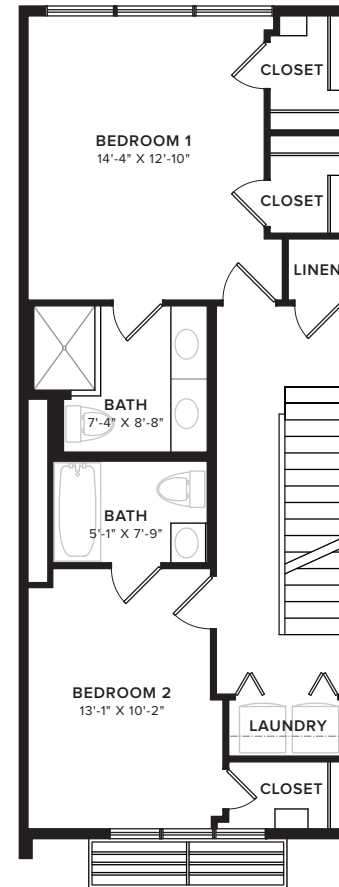

THE 300 COLLECTION

THE HARRISON COLLECTION

FIRST FLOOR

SECOND FLOOR

THIRD FLOOR

ROOFTOP TERRACE

TOWNHOME DETAILS

- 4 Stories / 1,850 SF of Livable Space
- 2 Bedrooms / 2.5 Baths
- 2-Car Tandem Garage **or**
Opt. 1-Car Garage + Den (shown)

DESIGN FEATURES

- Multiple, Private Terraces
- Living Spaces on All 4 Floors
- Floor to Ceiling Windows
- Custom Tile Showers

- Nest® Thermostats
- Gourmet Kitchens
- Stainless Steel Appliances
- Walk-In Closets