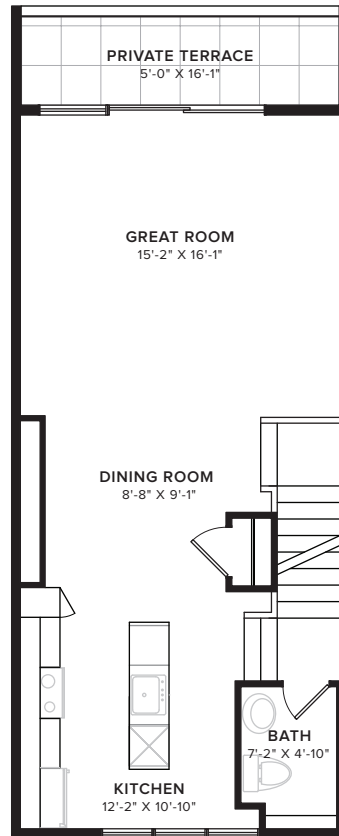

THE 300 COLLECTION

THE HARRISON COLLECTION

FIRST FLOOR

SECOND FLOOR

THIRD FLOOR

ROOFTOP TERRACE

TOWNHOME DETAILS

- 4 Stories / 1,850 SF of Livable Space
- 2 Bedrooms / 2.5 Baths
- 2-Car Tandem Garage **or**
Opt. 1-Car Garage + Den (shown)