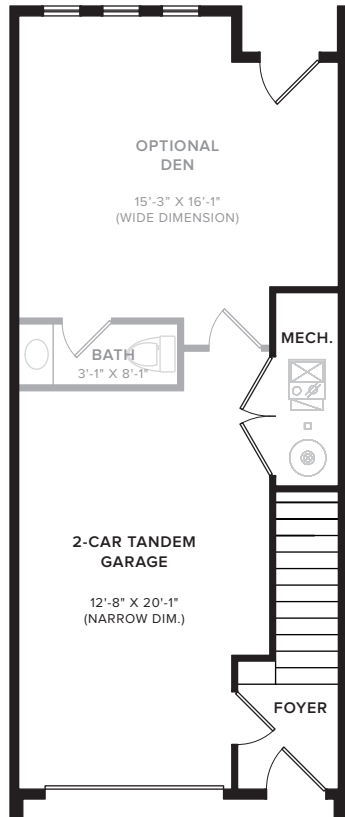

THE 300 COLLECTION

THE HARRISON COLLECTION

FIRST FLOOR

SECOND FLOOR

THIRD FLOOR

ROOFTOP TERRACE

TOWNHOME DETAILS

- 4 Stories / 1,850 SF of Livable Space
- 2 Bedrooms / 2.5 Baths
- 2-Car Tandem Garage **or**
Opt. 1-Car Garage + Den (shown)