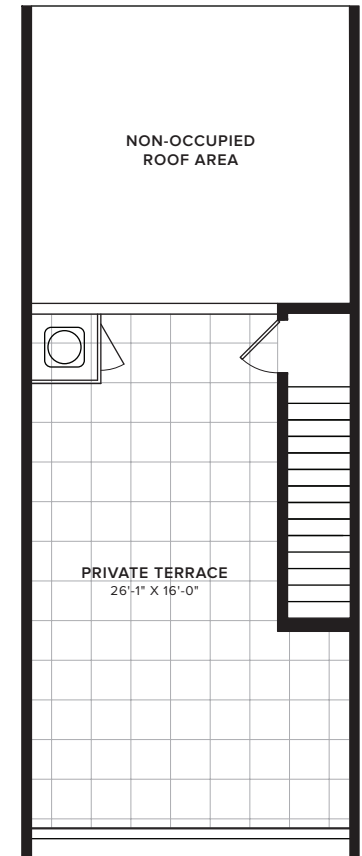

THE 300 COLLECTION

THE HARRISON COLLECTION

FIRST FLOOR

SECOND FLOOR

THIRD FLOOR

ROOFTOP TERRACE

TOWNHOME DETAILS

- 4 Stories / 1,850 SF of Livable Space
- 2 Bedrooms / 2.5 Baths
- 2-Car Tandem Garage **or**
Opt. 1-Car Garage + Den (shown)